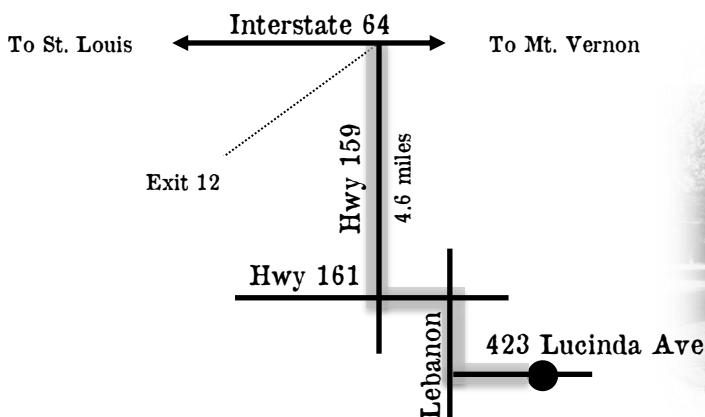

LABOR DAY SINGING

All-Day Singing with Potluck Dinner, 10:00 a.m. — 3:00 p.m.

At: Calvary Baptist Church
423 Lucinda Avenue
Belleville, IL 62221

Directions from St. Louis:

Drive east from St. Louis on I-64 to exit 12. Exit South on Il. 159. Drive South on 159 for 4.6 miles and turn left on Il. 161. (There will be a Jack-in-the-Box at the corner.) Follow Il. 161 to the intersection of 161 and Lebanon Avenue. (There will be a BP station at the corner.) Turn right on Lebanon Avenue and follow Lebanon Avenue to Lucinda Avenue. (There will be a lawn-mower repair shop at the corner.) Turn left on Lucinda Avenue. The church will be on the right past Jefferson Elementary School.